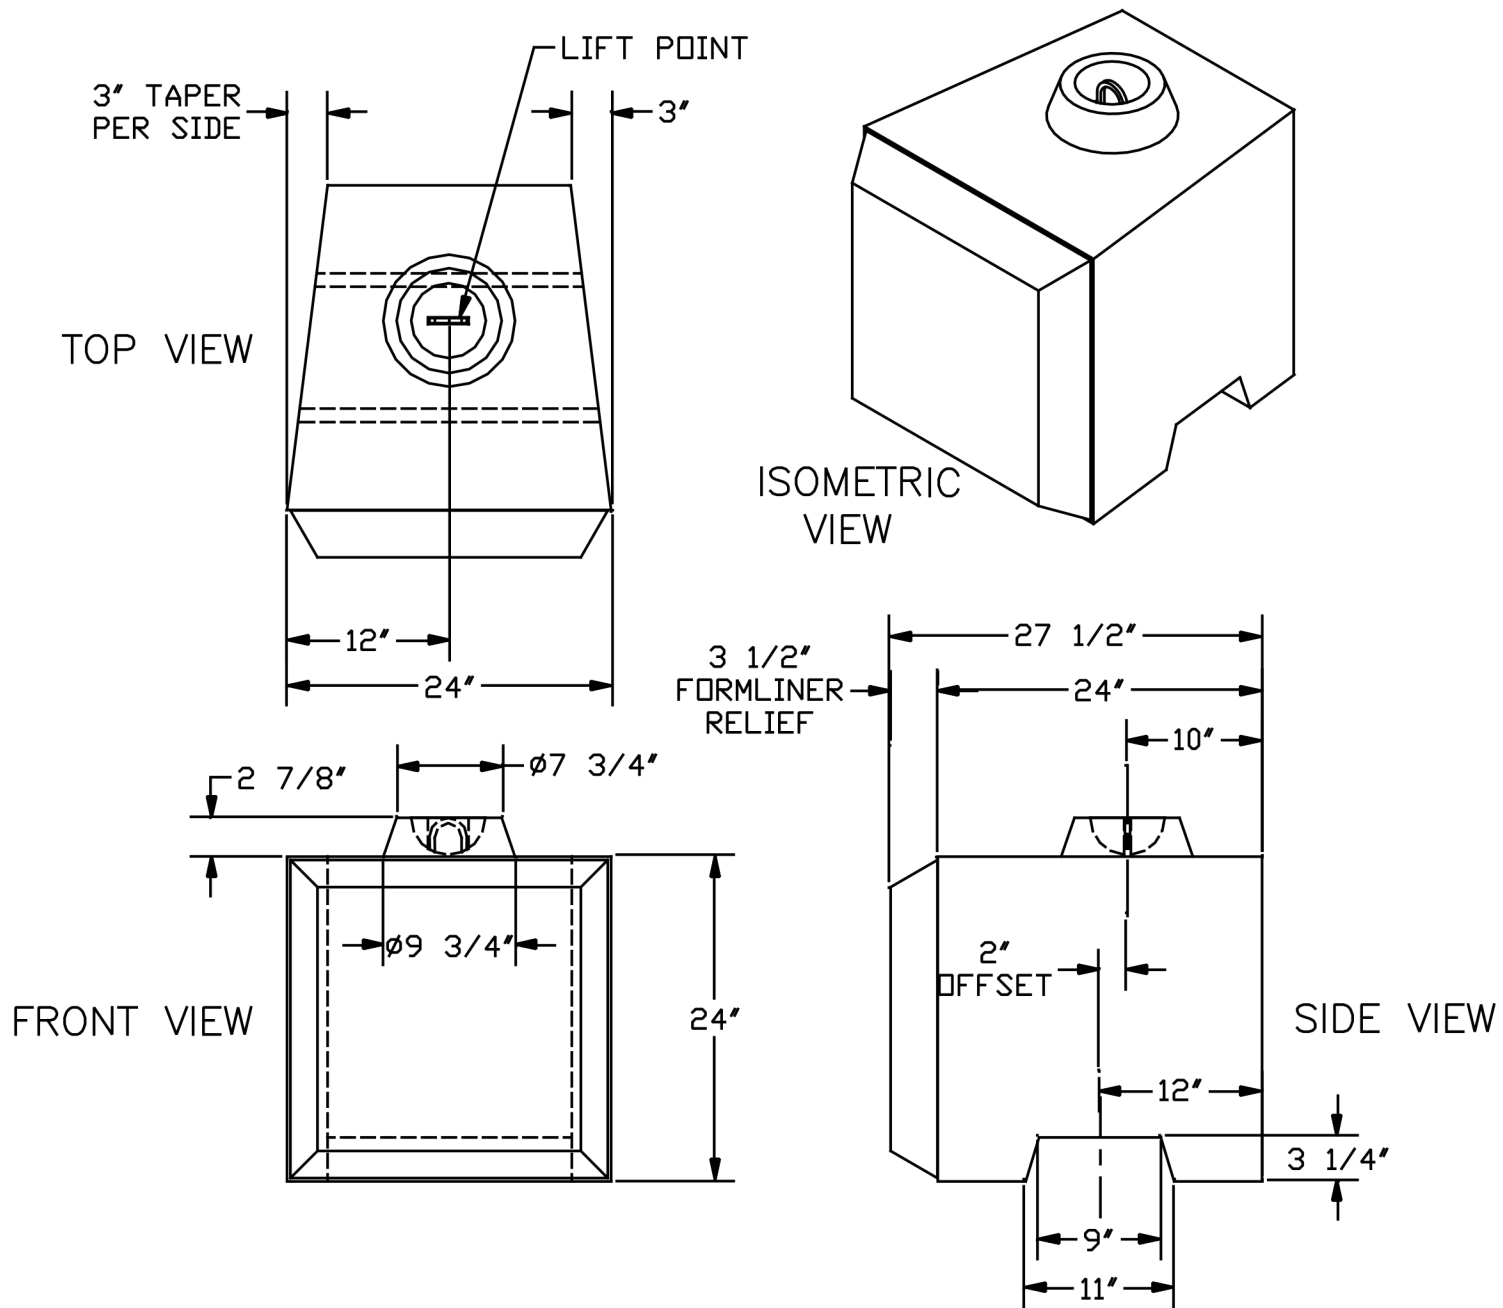

# LANDSCAPE HALF BLOCK - TAPERED ENDS

WEIGHT: 1,150 Lbs.  
VOLUME: 7.65 Cft