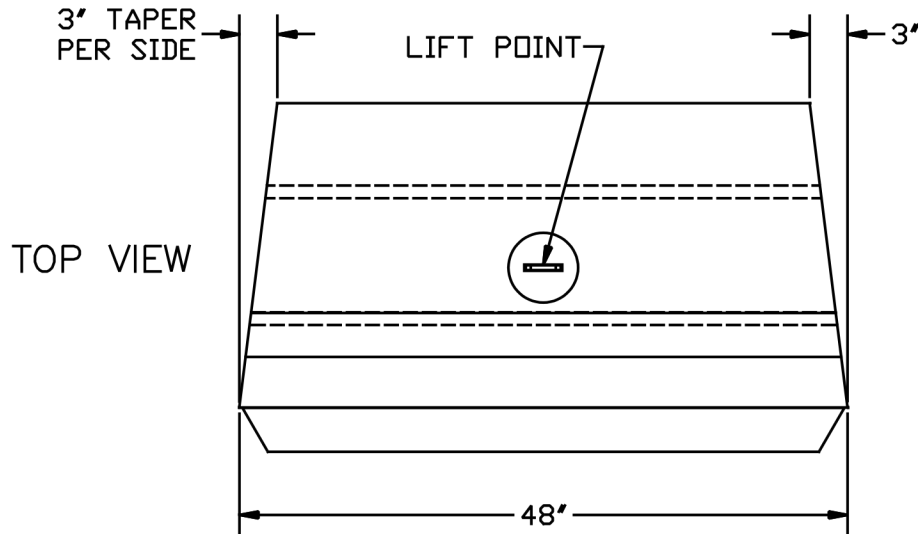

LANDSCAPE FULL RECESS - TAPERED ENDS

WEIGHT: 2,050 Lbs.
VOLUME: 13.33 Cft