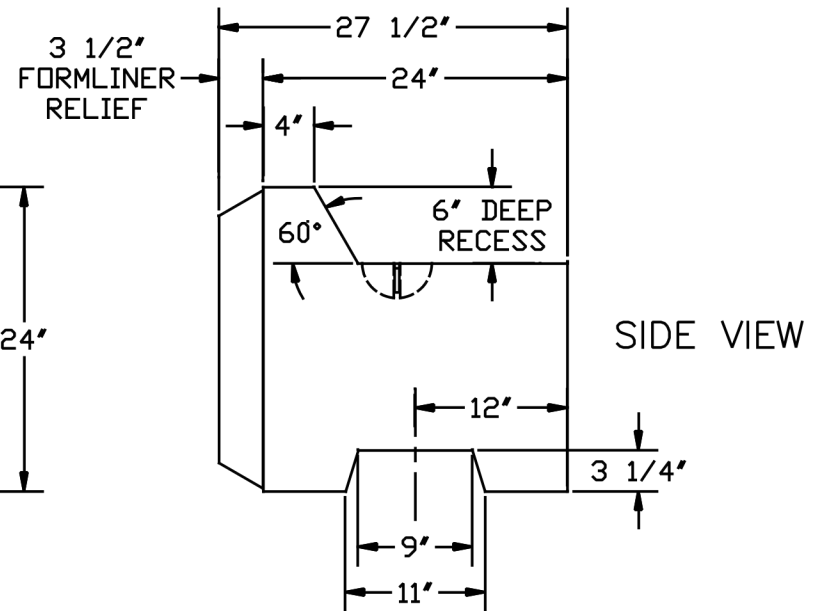

LANDSCAPE FULL RECESS - TAPERED ENDS

WEIGHT: 2,050 Lbs.
VOLUME: 13.33 Cft