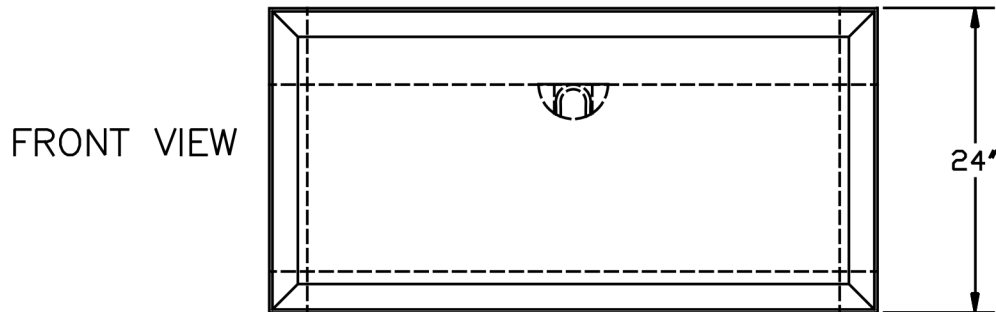

LANDSCAPE FULL RECESS - TAPERED ENDS

WEIGHT: 2,050 Lbs.
VOLUME: 13.33 Cft